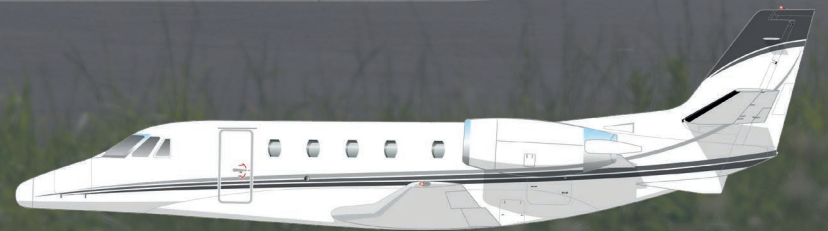

ASL GROUP

MIDSIZE JET
CESSNA 560XL CITATION XLS

Specifications

Range up to
3.100 km | 1.700 nm

Hot water
available

Cruise speed up to
815 kmh | 440 kt

Coffee
Boiler available

Year built 2005
Refurbished (I+E) 2022

Mini-bar
Cooled

Passengers up to 9
(6 club seats + 2 divan + 1 lavatory)

In-flight information
available via digital screens

Lavatory (1)
back of the cabin

Satellite telephone
available

(Aft) Luggage capacity up to
1,9 m³, equivalent 11 bags*

Cargo door dimensions
76 cm (w) x 66 cm (h)

*Luggage volume is based on standard baggage dimensions of 31 cm x 52 cm x 75 cm and a standard weight of 23 kg per item. These numbers are for comparison but not limiting. It is advisable to combine several smaller bags with regular sizes to optimize cargo loading.