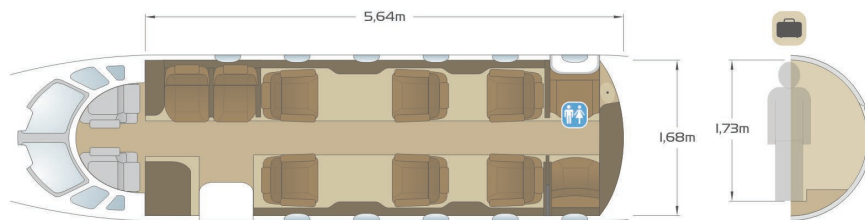

Mini-bar
Cooled

Passengers up to 9
(6 club seats + 2 divan + 1 lavatory)

In-flight information
available via digital screens

Lavatory (1)
back of the cabin

Satellite telephone
available

(Aft) Luggage capacity up to
1,9 m³, equivalent 11 bags*

Cargo door dimensions
76 cm (w) x 66 cm (h)

*Luggage volume is based on standard baggage dimensions of 31 cm x 52 cm x 75 cm and a standard weight of 23 kg per item. These numbers are for comparison but not limiting. It is advisable to combine several smaller bags with regular sizes to optimize cargo loading.