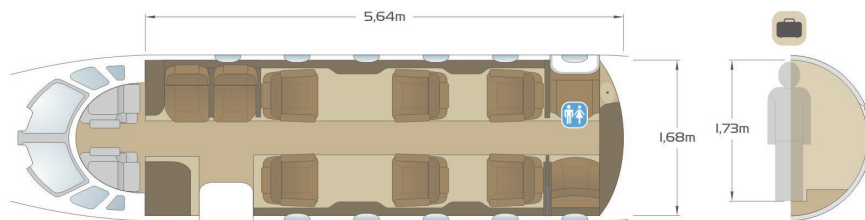

## Specifications

Range up to  
3.100 km | 1.700 nm

Hot water  
available

Cruise speed up to  
815 kmh | 440 kt

Coffee  
Boiler available

Year built  
2008

Mini-bar  
Cooled

Passengers up to 9  
(6 club seats + 2 divan + 1 lavatory)

In-flight information  
available via digital screens

Lavatory (1)  
back of the cabin

Satellite telephone  
available

(Aft) Luggage capacity up to  
1,9 m<sup>3</sup>, equivalent 11 bags\*

Cargo door dimensions  
76 cm (w) x 66 cm (h)

\*Luggage volume is based on standard baggage dimensions of 31 cm x 52 cm x 75 cm and a standard weight of 23 kg per item. These numbers are for comparison but not limiting. It is advisable to combine several smaller bags with regular sizes to optimize cargo loading.